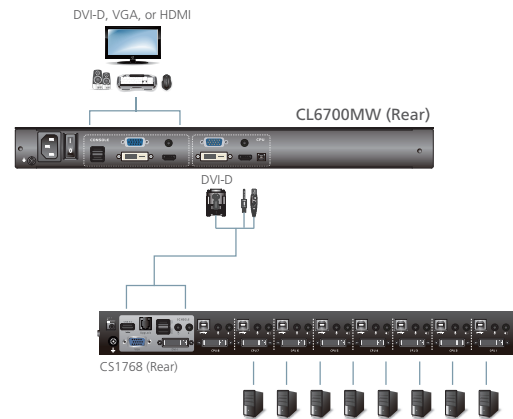

Specification

Function		CL6700MW	
Computer Connections		1	
Console Selection		Hotkey	
Connectors	External Console Ports	Keyboard	1 x USB Type A Female
		Mouse	1 x USB Type A Female
		Monitor	1 x DVI-D Female (White) 1 x HDB-15 (VGA) Female (Blue) 1 x HDMI Female (Black)
		Speaker	1 x Mini Stereo Jack Female (Green)
	KVM Ports	KB / Mouse	1 x USB Type B Female (White)
		Monitor	1 x DVI-D Female (White) 1 x HDB-15 (VGA) Male (Blue) 1 x HDMI Female (Black)
		Speaker	1 x Mini Stereo Jack Female (Green)
	External Mouse/Peripheral		1 x USB Type A Female (Black)
	Firmware Upgrade		1 x RJ-11 Female (Black)
	Power		1 x 3-prong AC Socket
Reset		1 x Semi-recessed Pushbutton	
Switches	Power	1 x Rocker	
	F/W Upgrade	1 x Slide	
	LCD Power	1 x Pushbutton	
	LCD Adjustment	4 x Pushbutton	
LEDs	Power	1 (Green)	
		Num	1 (Green)
		Caps	1 (Green)
Emulation	Keyboard / Mouse	Scroll	1 (Green)
		USB	
Video		1920 x 1080 @60Hz, DDC2B	
IP Rating		100–240VAC; 50–60Hz; 1A	
Power Consumption		120V,19.4W / 230V,19.4W	
Environment	Operating Temp.	0–40°C	
	Storage Temp.	-20–60°C	
	Humidity	0–80% RH Non-condensing	
Physical Properties	Housing	Metal	
	Weight	11.38 kg	
	Dimensions (L x W x H)	58.92 x 48.00 x 4.40 cm	

ATEN International Co., Ltd.

3F, No.125, Sec. 2, Datong Rd., Sijhih District., New Taipei City 221, Taiwan
Phone: 886-2-8692-6789 Fax: 886-2-8692-6767
www.aten.com E-mail: marketing@aten.com

Printed 01/2015 V3.0

© Copyright 2015 ATEN® International Co., Ltd.
ATEN and the ATEN logo are trademarks of ATEN International Co., Ltd.
All rights reserved. All other trademarks are the property of their respective owners.