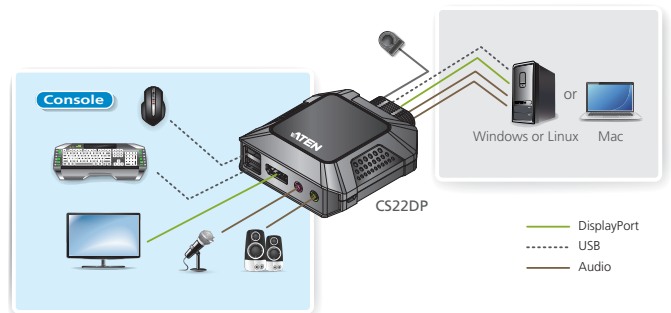

## 2-Port USB DisplayPort Cable KVM Switch with Remote Port Selector

### CS22DP

- The CS22DP 2-Port USB DisplayPort Cable KVM Switch is a control unit that allows access to two computers from a single USB and DisplayPort console (keyboard, video and mouse) with audio. With the CS22DP, you can quickly and effortlessly switch between two DisplayPort computers using a convenient remote port selector pushbutton.

The CS22DP supports multiplatform operations allowing you to switch between two PC's running different operating systems. Moreover, the compact design allows for an efficient and tidy installation, providing an ideal space-saving solution to keep your desk well-organized.

### Features

- One KVM console controls two USB DisplayPort computers
  - Superior video quality – up to 4096 x 2160 @ 30Hz
  - Computer selection via Remote Port Selector
  - OS Support: Windows, Mac and Linux
  - Supports DisplayPort Dual-Mode (DP++)\* for directly outputting single-link HDMI and/or DVI signals via an externally powered DisplayPort-to-HDMI/DVI DP++ adapter
  - Supports microphone and speakers
  - The USB ports can be used for USB peripheral sharing\*\*
  - Supports USB hot-plugging
  - HDCP Compatible
  - Bus-powered
- \* DisplayPort Dual-Mode (DP++) requires the use of a powered DP++ adapter. The graphics source must be DP++ compliant.
- \*\* The CS22DP may require an external power supply via a micro USB port